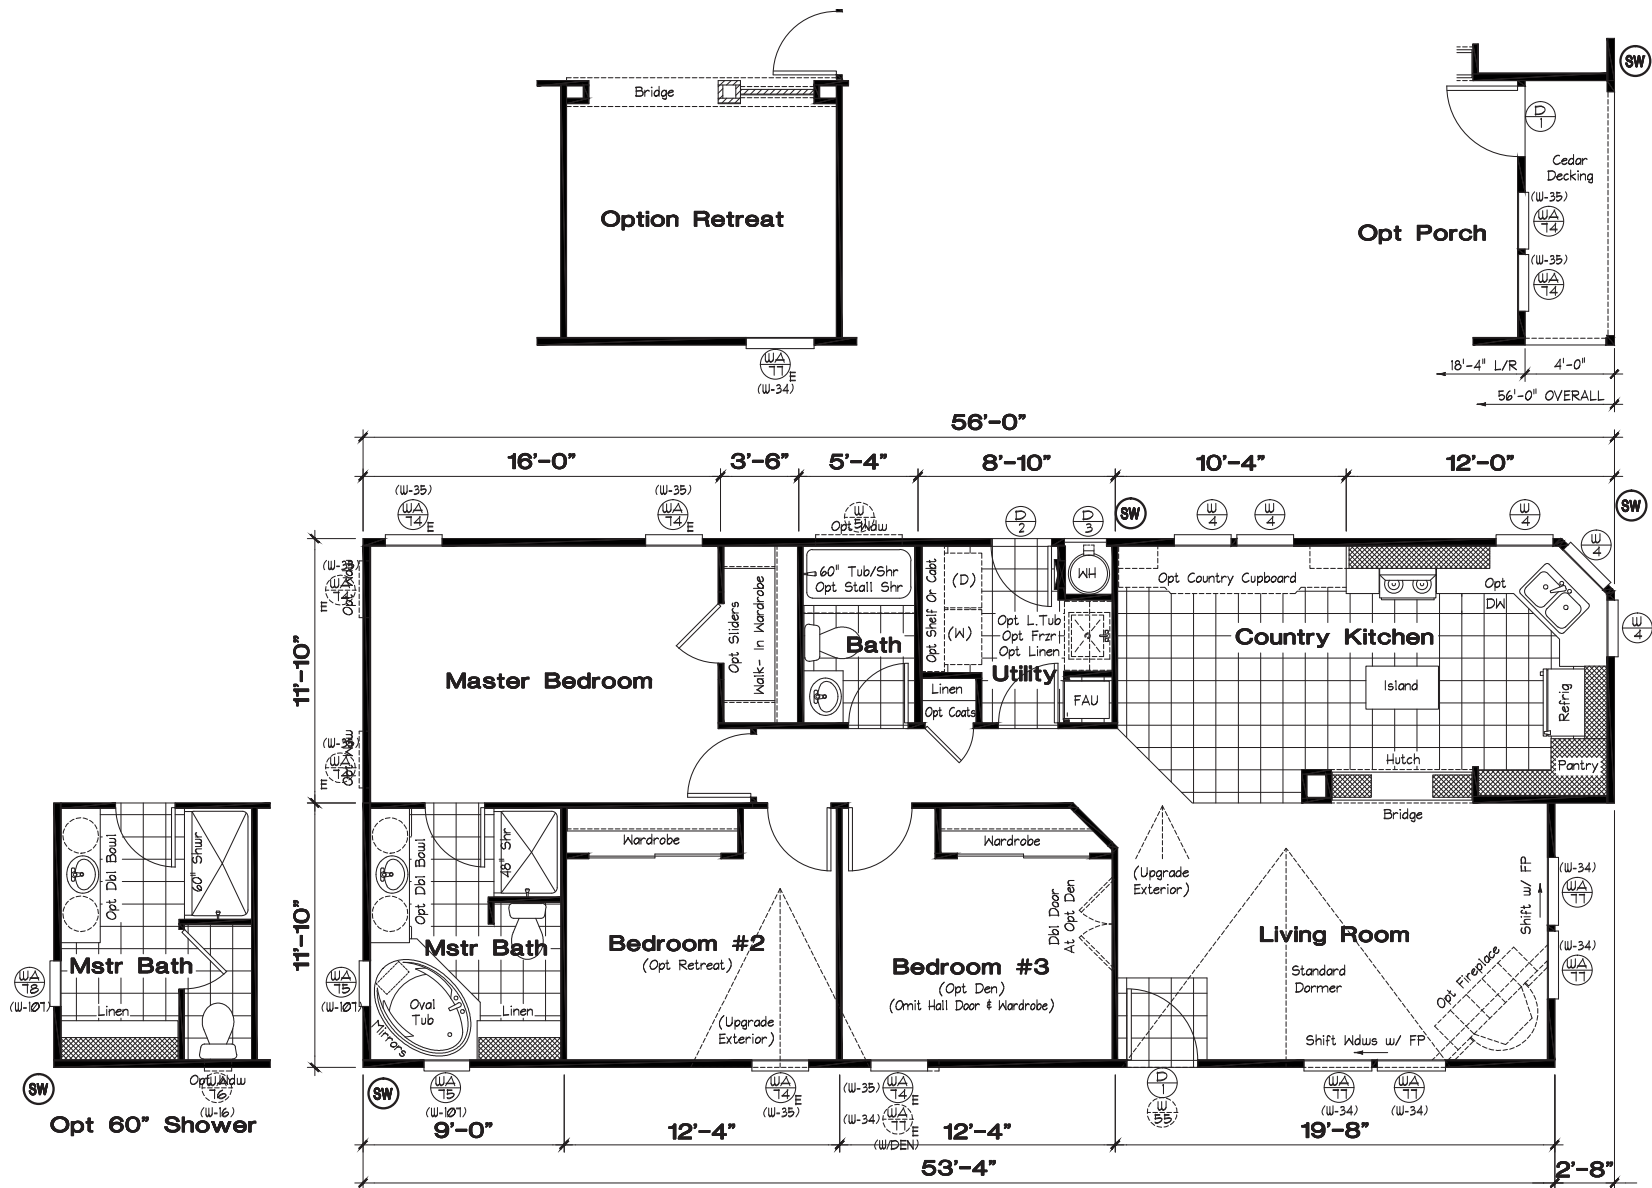

Model GE441A - 3 Bedroom, 2 Bath - 1,041 Sq. Ft.

Model GE561A - 3 Bedroom, 2 Bath (Optional Den) - 1,291 Sq. Ft.

Model GO561A - 2 Bedroom, 2 Bath, Den (Opt. 3 BR) - 1,326 Sq. Ft.

Model GP561A - 3 Bedroom, 2 Bath, Family Room (Opt. 4 BR) - 1,326 Sq. Ft.