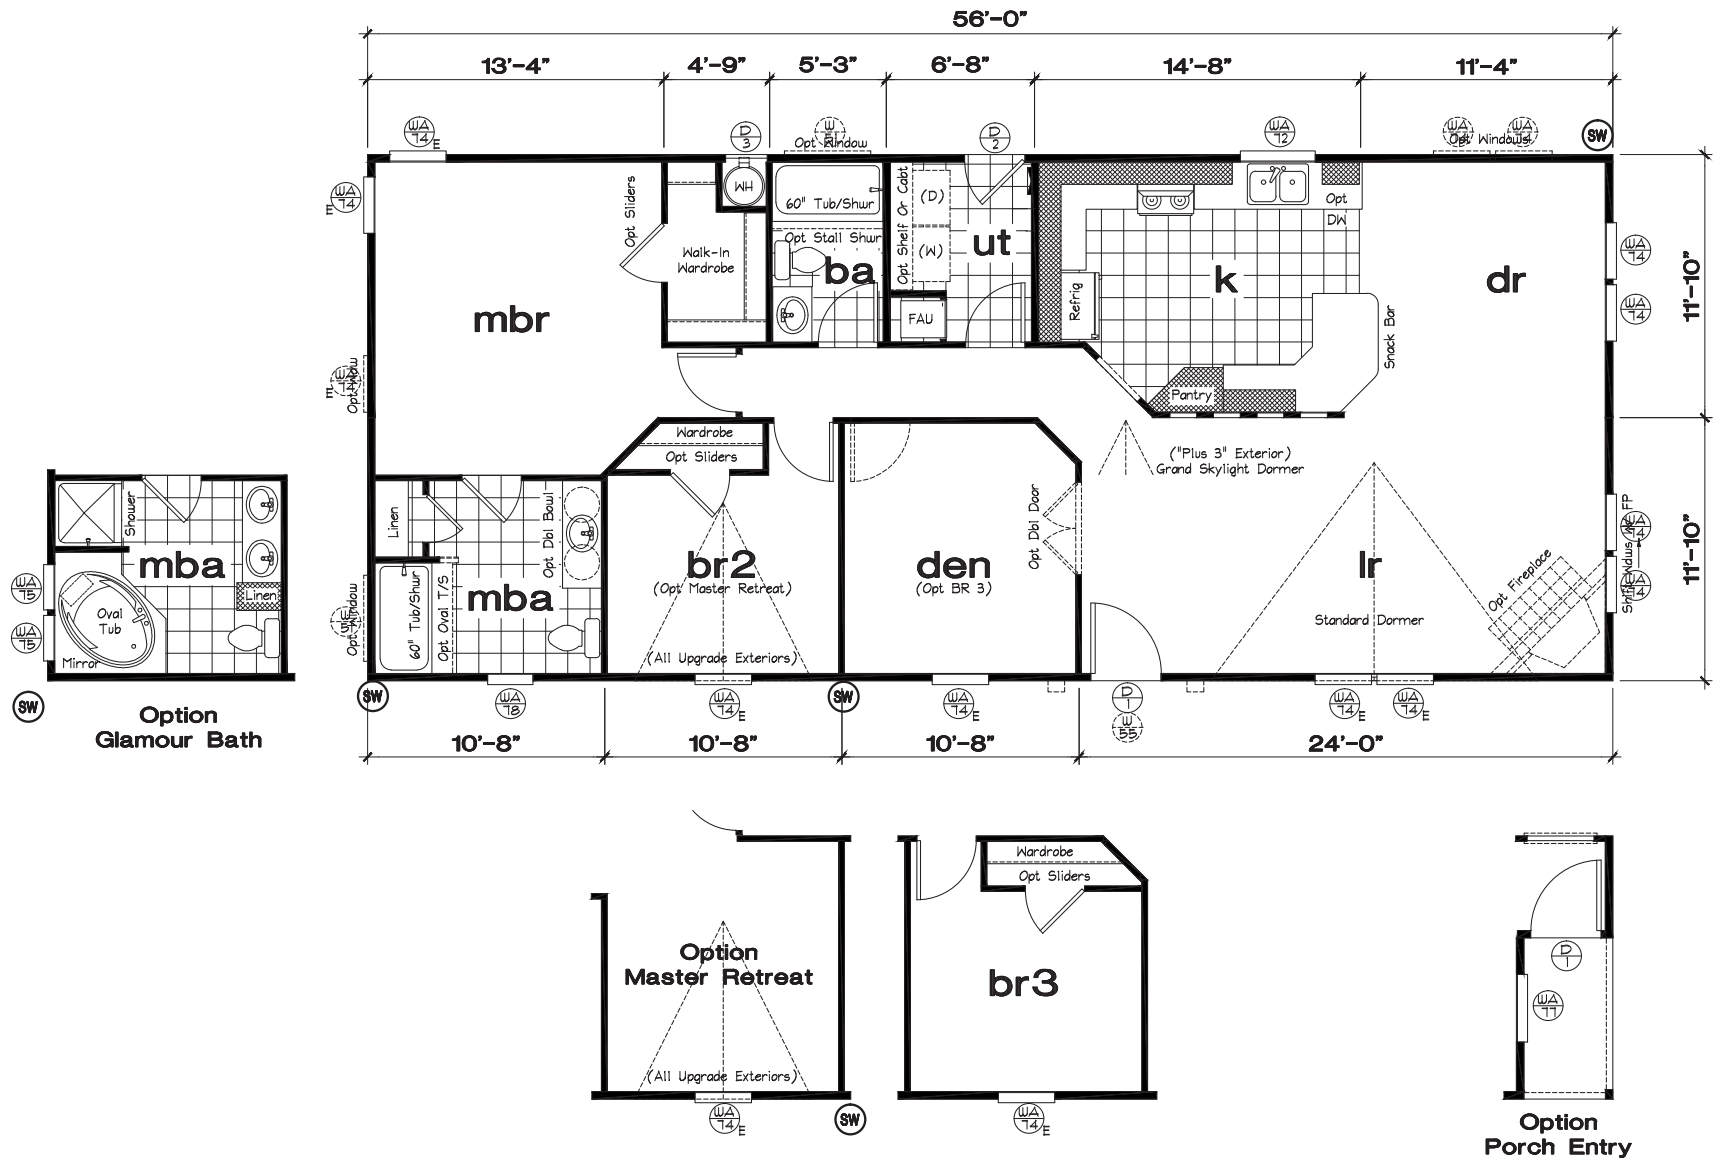

Model GE441A - 3 Bedroom, 2 Bath - 1,041 Sq. Ft.

Model GE561A - 3 Bedroom, 2 Bath (Optional Den) - 1,291 Sq. Ft.

Model GO561A - 2 Bedroom, 2 Bath, Den (Opt. 3 BR) - 1,326 Sq. Ft.

Model GP561A - 3 Bedroom, 2 Bath, Family Room (Opt. 4 BR) - 1,326 Sq. Ft.