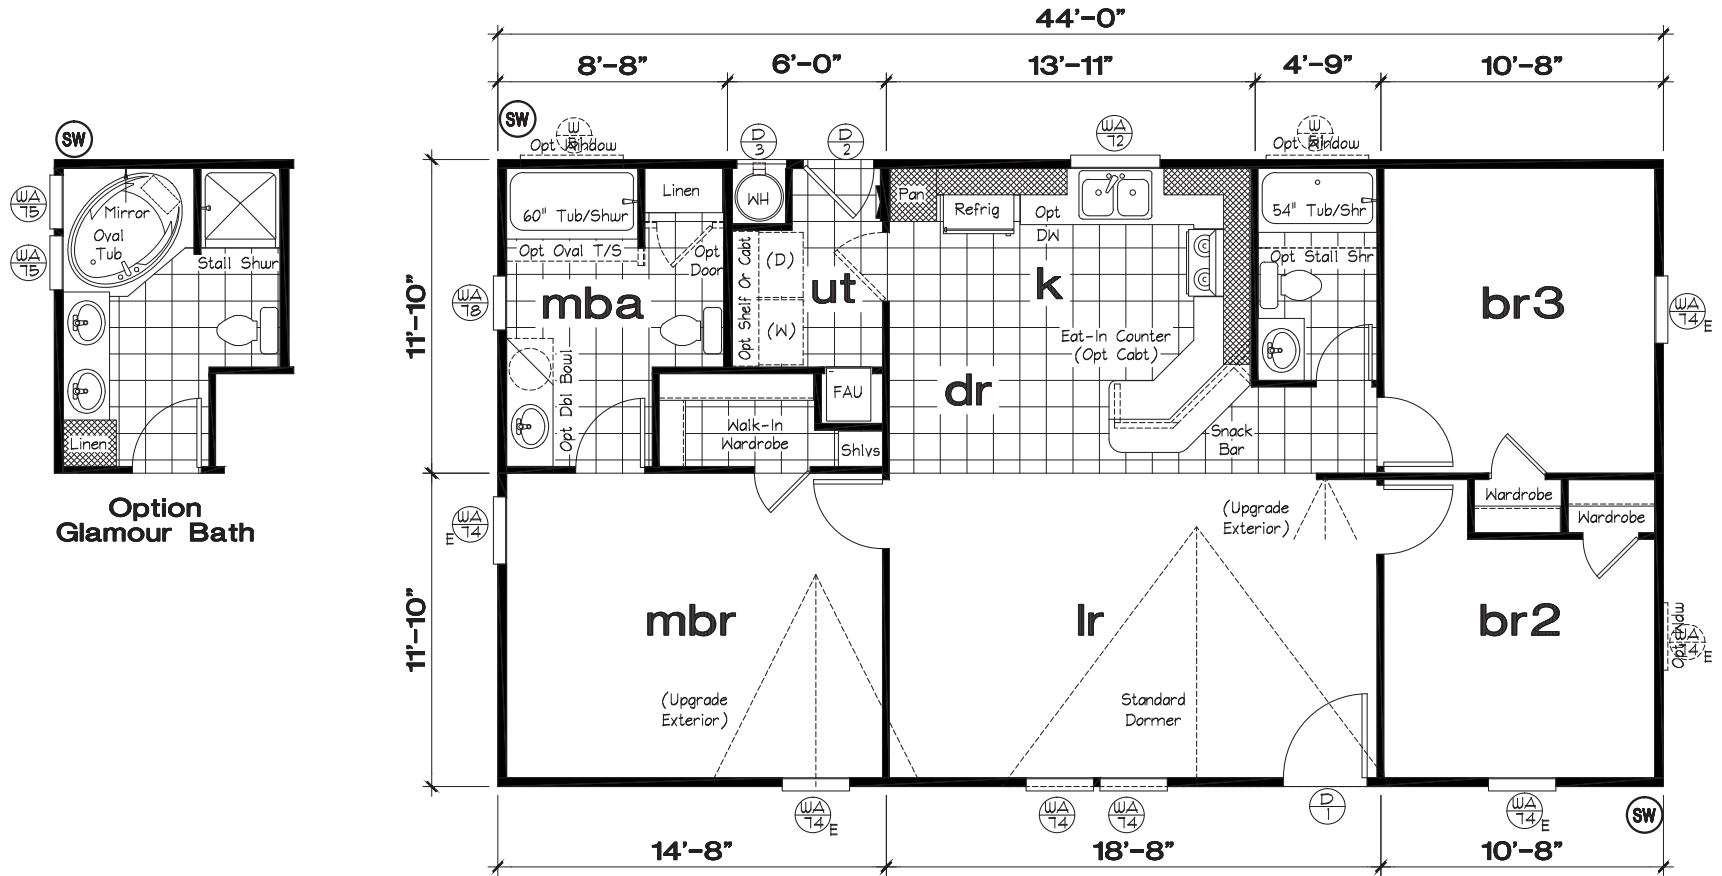

Model GE441A - 3 Bedroom, 2 Bath - 1,041 Sq. Ft.

Model GE561A - 3 Bedroom, 2 Bath (Optional Den) - 1,291 Sq. Ft.

Model GO561A - 2 Bedroom, 2 Bath, Den (Opt. 3 BR) - 1,326 Sq. Ft.

Model GP561A - 3 Bedroom, 2 Bath, Family Room (Opt. 4 BR) - 1,326 Sq. Ft.