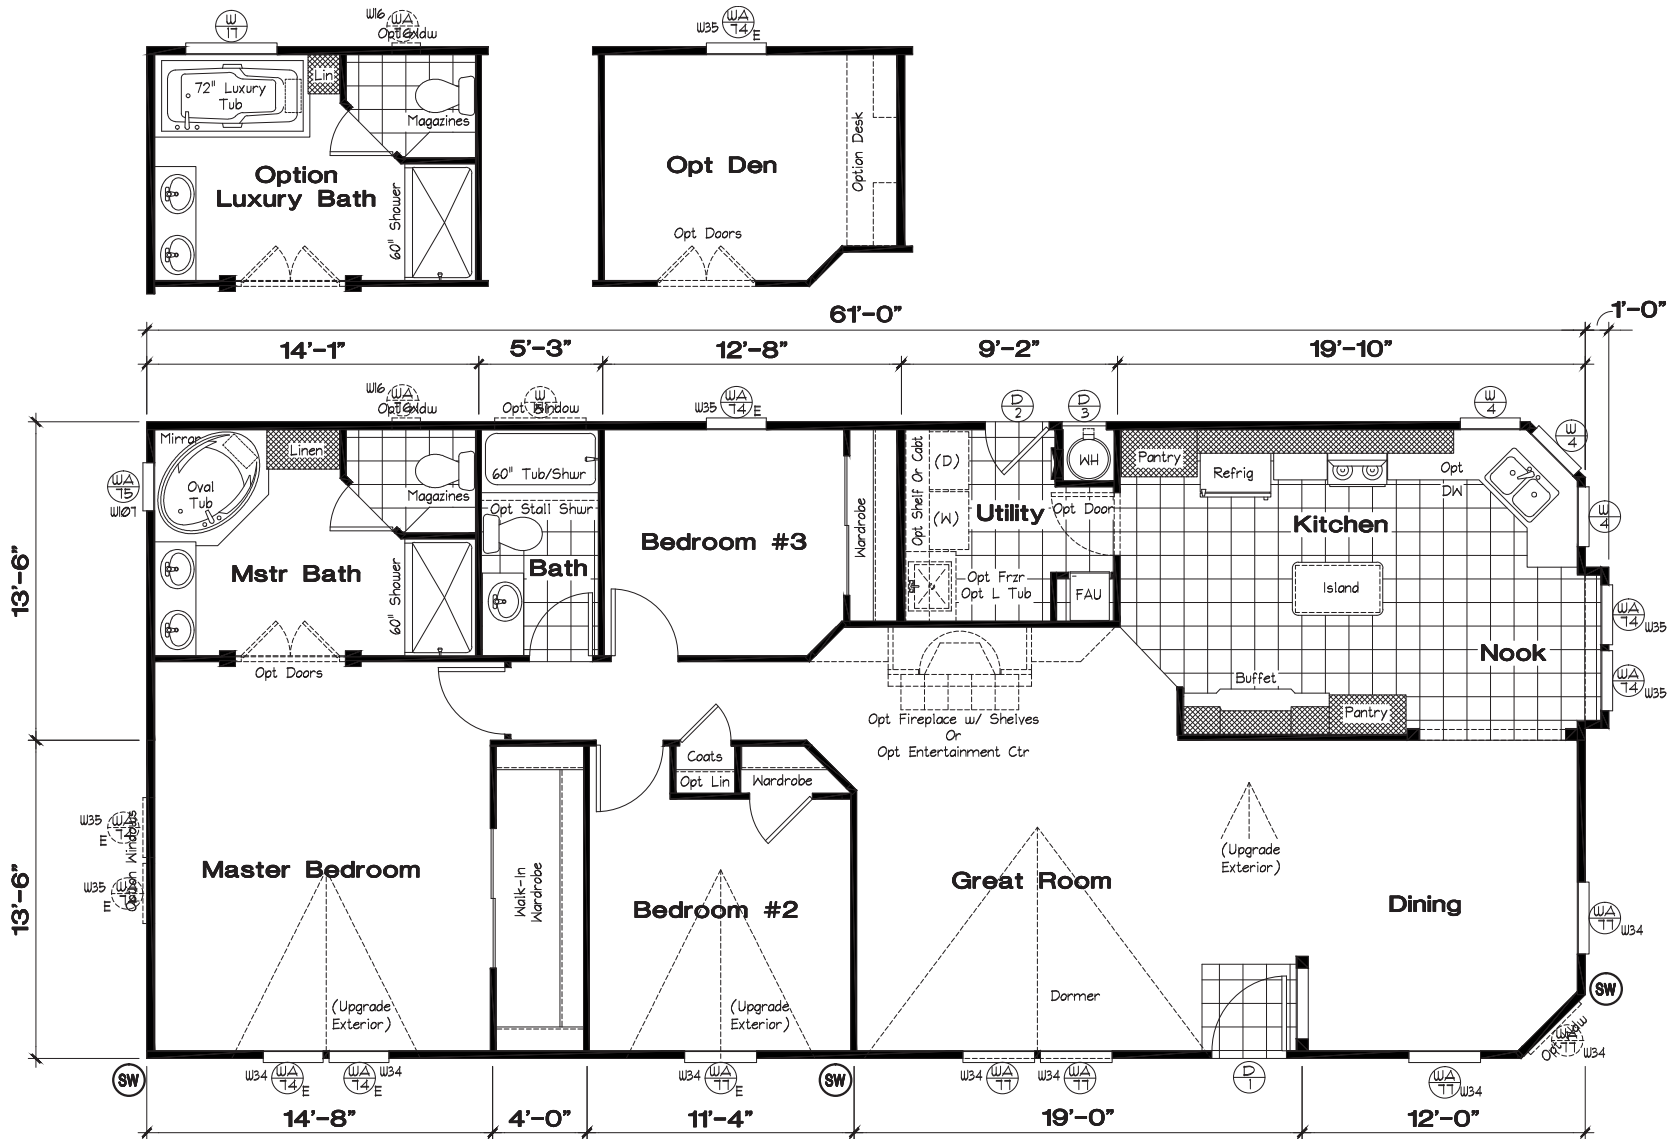

**Model GE611F - 3 Bedroom (Opt. Den), 2 Bath - 1,647 Sq. Ft.**

**Model GE664F - 3 Bedroom, 3 Bath, Great Rm, Master Retreat - 1,782 Sq. Ft.**  
**Model GE664K - Option Family Room Tag - 2,102 Sq. Ft.**