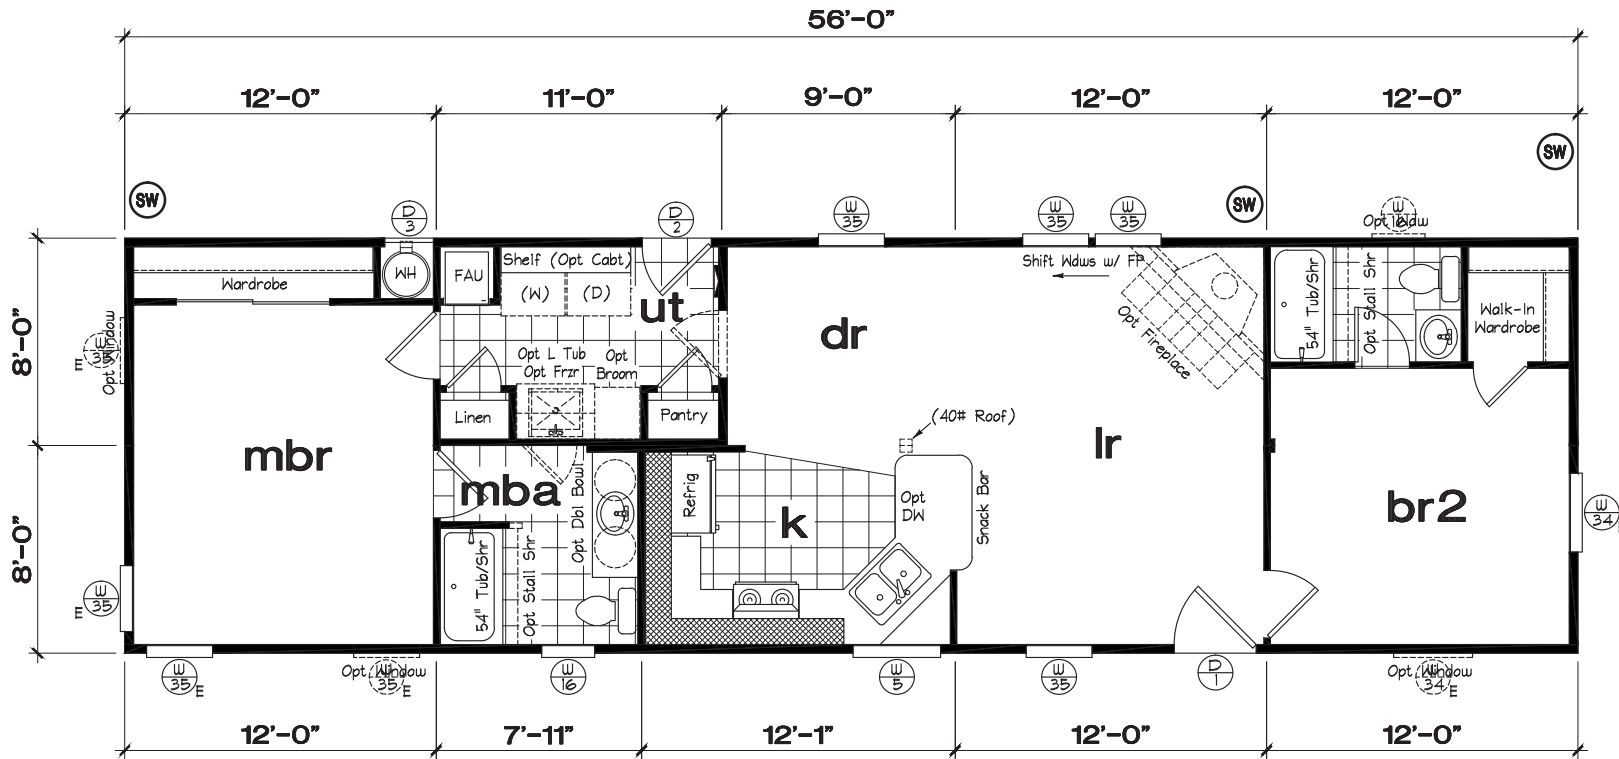

Model GP561L - 2 Bedroom, 2 Bath - 896 Sq. Ft.

Note:
 This home is not available
 in Thermal Zone III.

Model GP561P - 3 Bedroom, 2 Bath - 1,101 Sq. Ft.