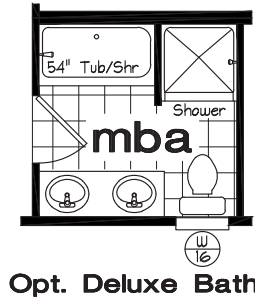

Model GP561L - 2 Bedroom, 2 Bath - 896 Sq. Ft.

Note:
 This home is not available
 in Thermal Zone III.

Model GP561P - 3 Bedroom, 2 Bath - 1,101 Sq. Ft.