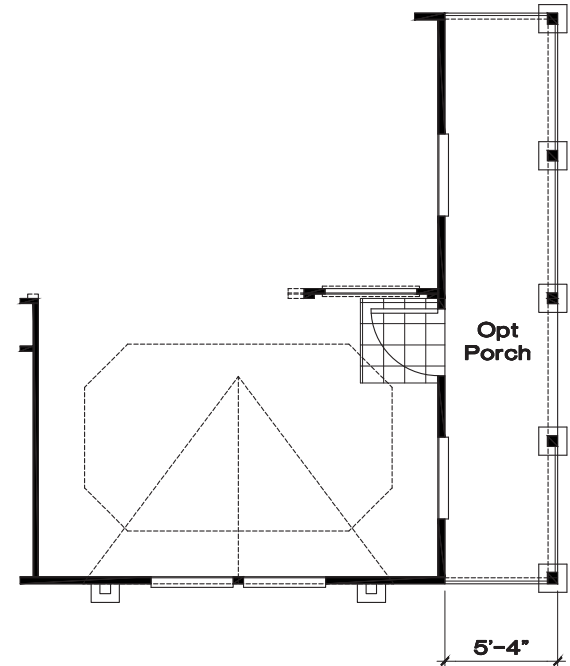

Hybrid Homes GLE528F
3 Bedroom, 2 Bath - 1,422 Sq. Ft

Opt Glamour Bath

Opt. Cooktop Kitchen

Hybrid Homes GLE528F
Standard Exterior