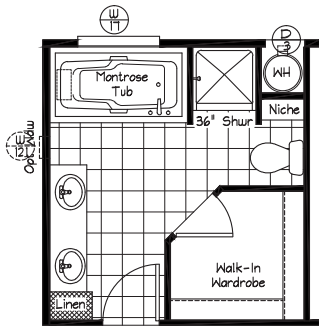

Hybrid Homes GLE528F
3 Bedroom, 2 Bath - 1,422 Sq. Ft

Opt Glamour Bath

Opt. Cooktop Kitchen

Hybrid Homes GLE528F
Standard Exterior