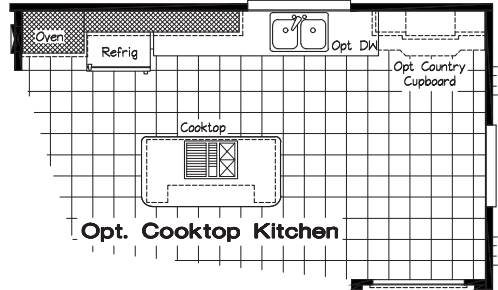

Hybrid Homes GLE528F
3 Bedroom, 2 Bath - 1,422 Sq. Ft

Opt Glamour Bath

Opt. Cooktop Kitchen

Hybrid Homes GLE528F
Standard Exterior