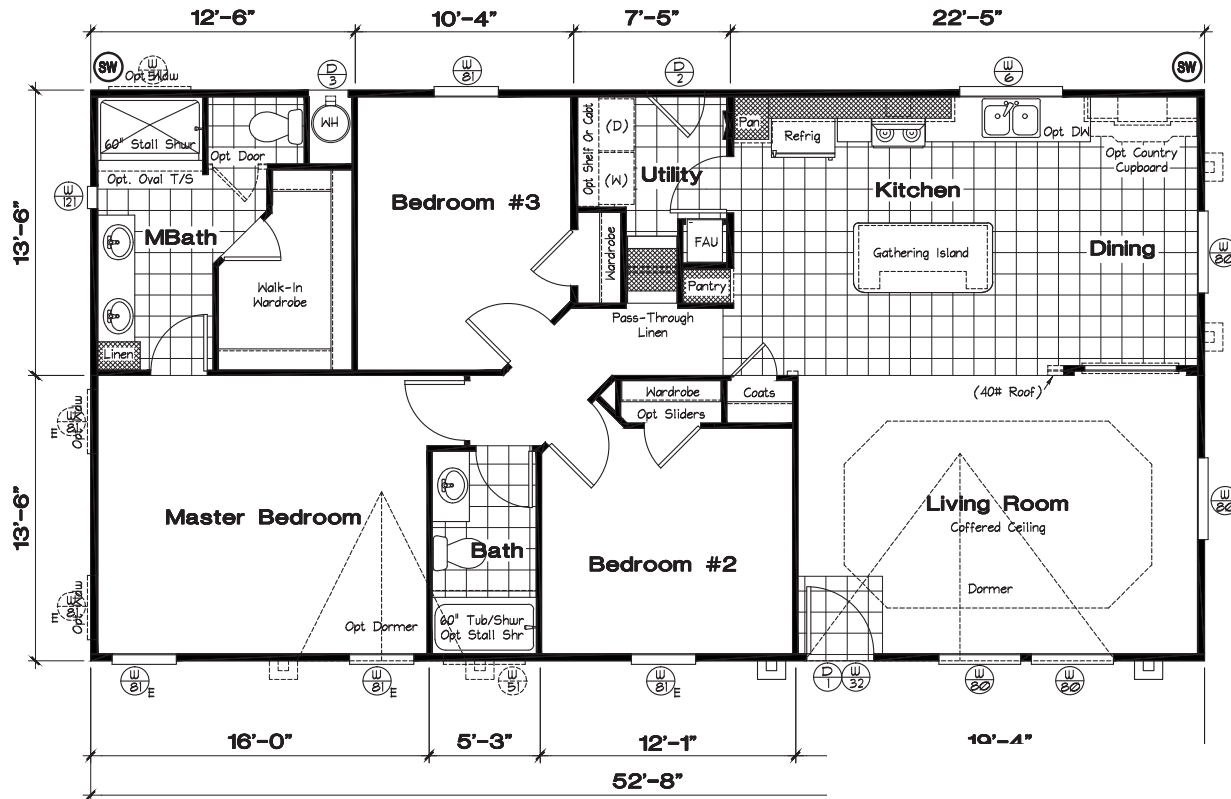

Hybrid Homes GLE528F
3 Bedroom, 2 Bath - 1,422 Sq. Ft

Opt Glamour Bath

Opt. Cooktop Kitchen

Hybrid Homes GLE528F
Standard Exterior