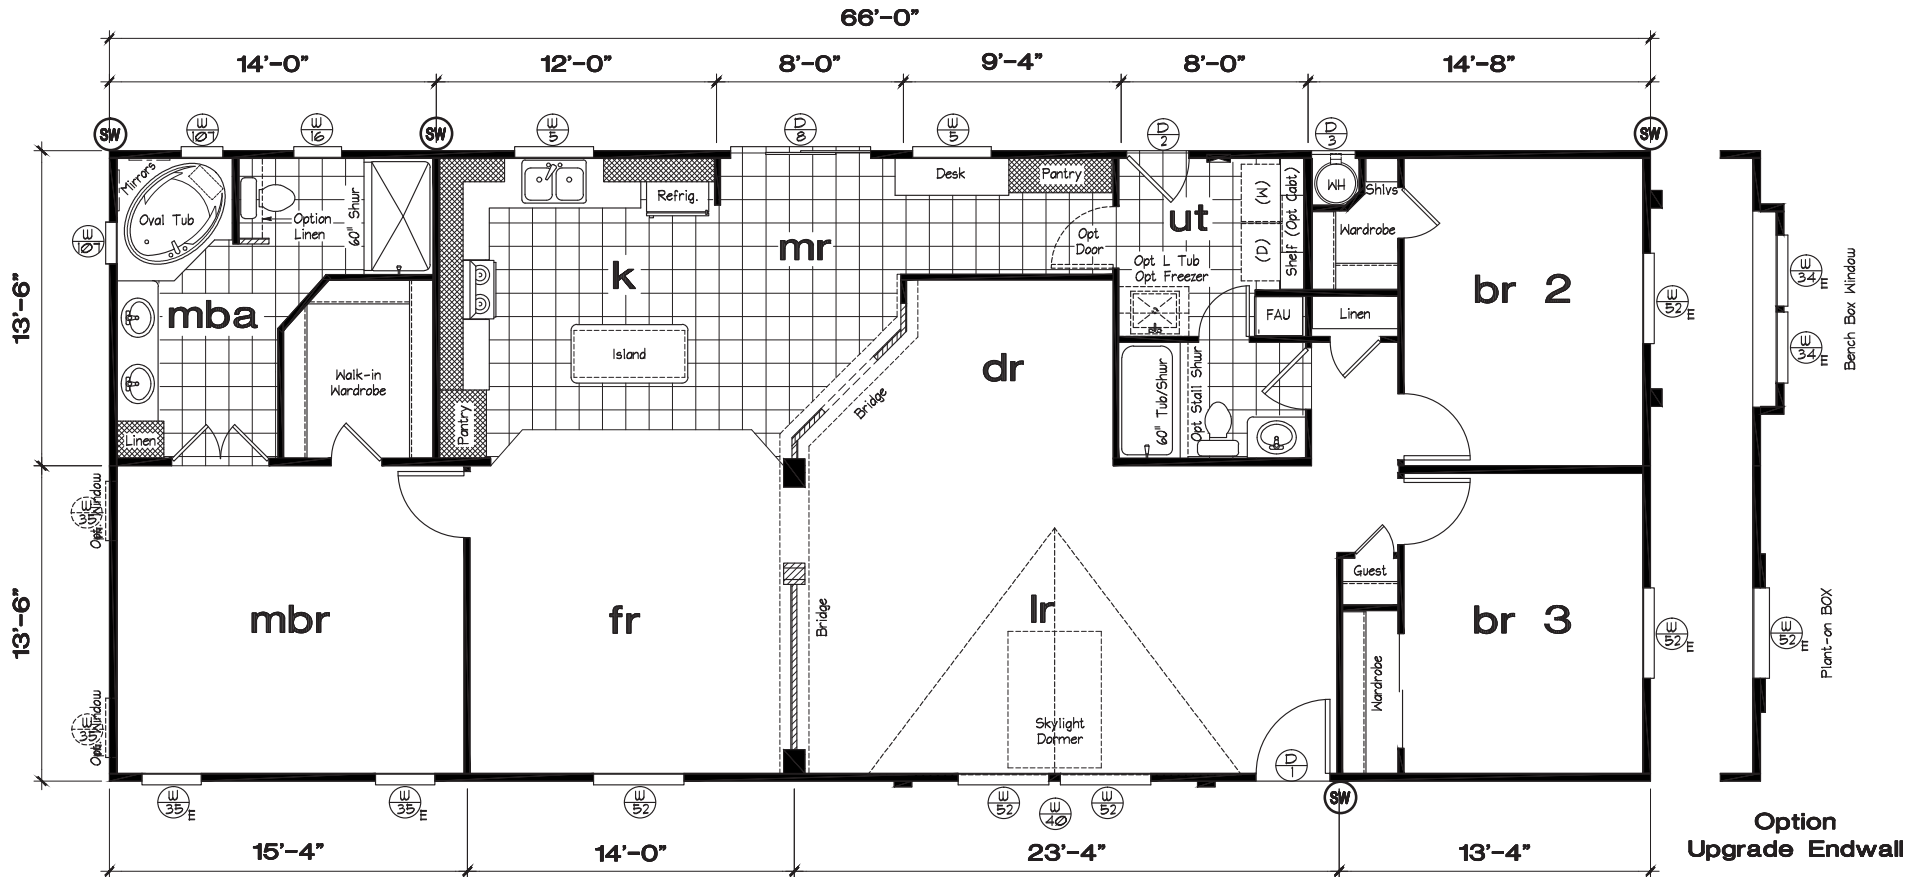

**Hybrid Homes KM661F**

**3 Bedroom, 2 Bath, Family Room - 1,782 Sq. Ft**

**Hybrid Homes KM661F**  
**Standard Exterior**