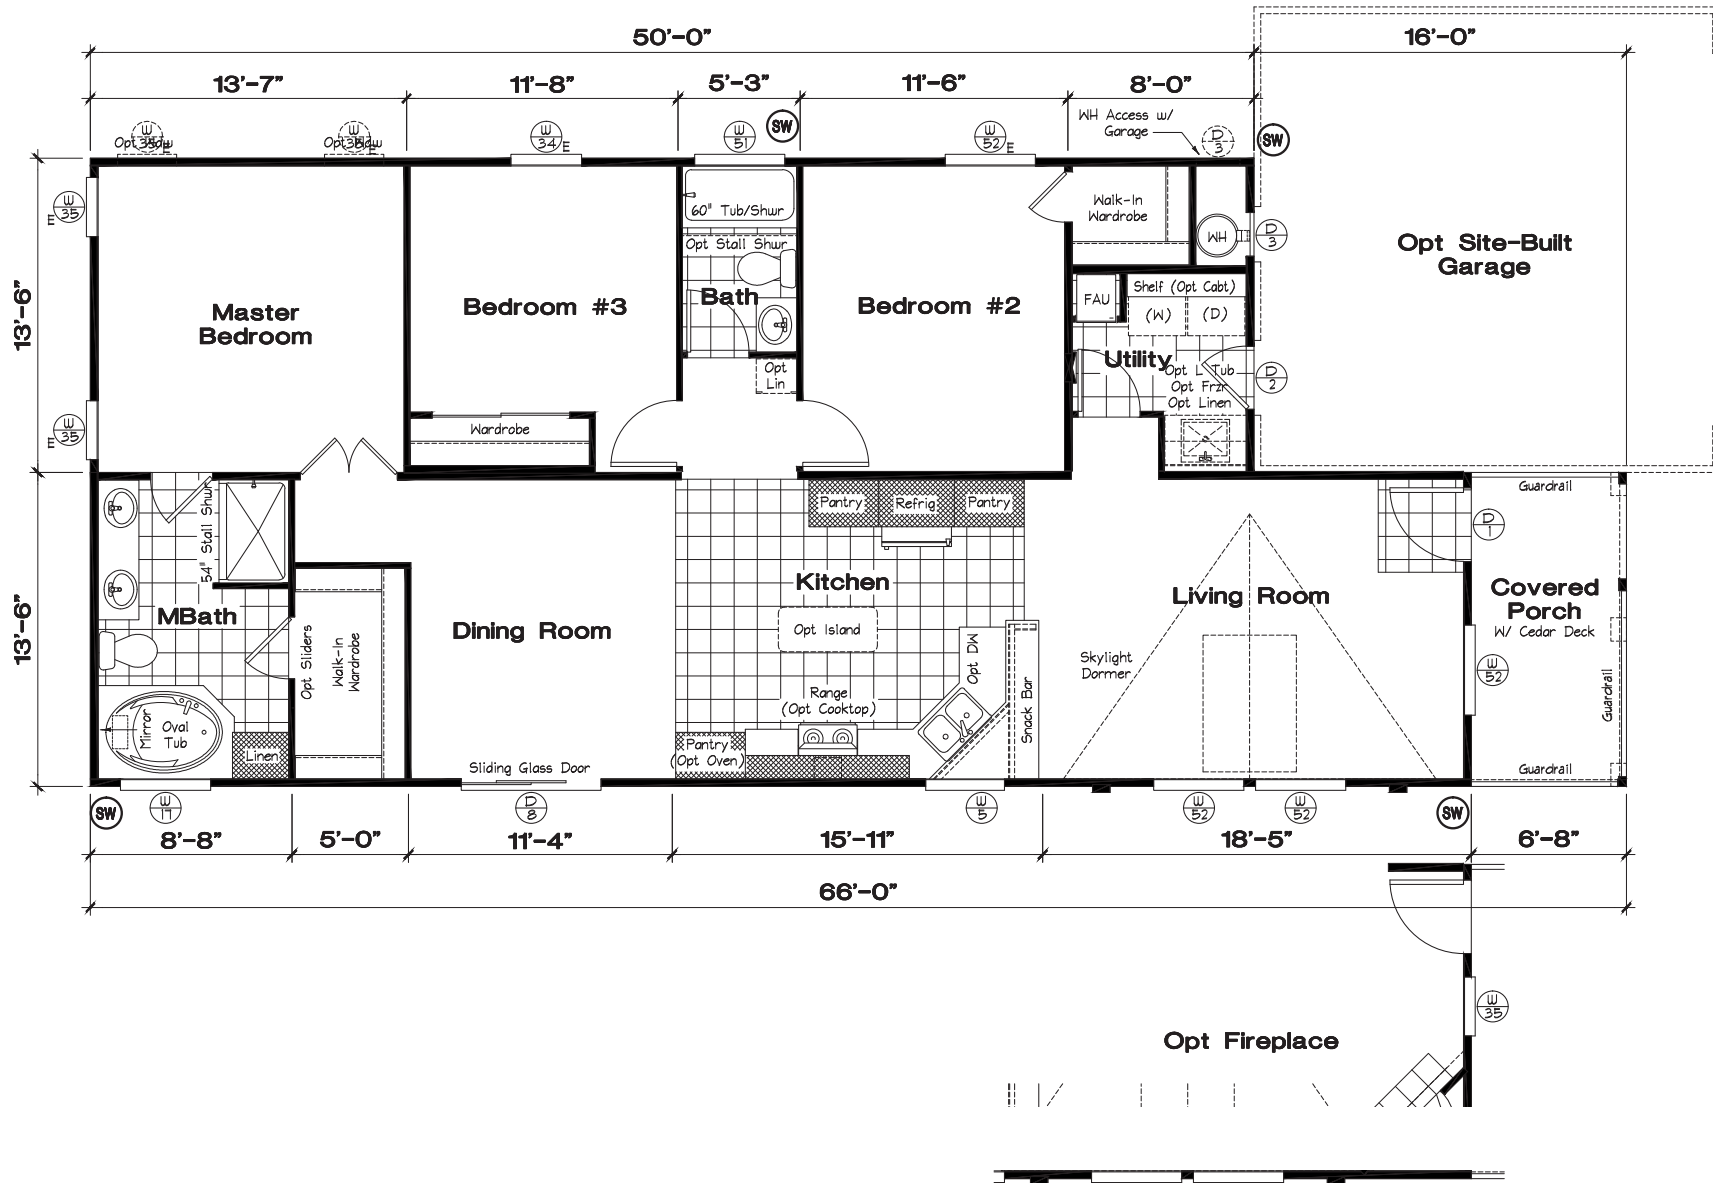

Hybrid Homes KM662F
3 Bedroom, 2 Bath - 1,476 Sq. Ft

**Hybrid Homes KM662F
 Standard Exterior**

**PORCH ENDWALL
 (SHOWN W/ SITE-BUILT GARAGE)**

NOTE:
 EAVE AND OVERHANG DIMENSIONS AT HIP ROOF MUST MATCH.