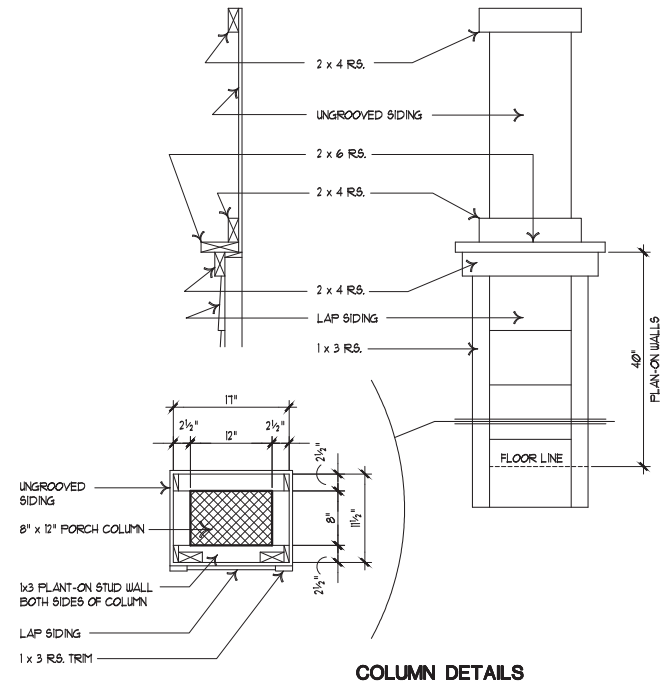

Hybrid Homes KM662F
3 Bedroom, 2 Bath - 1,476 Sq. Ft

**Hybrid Homes KM662F
 Standard Exterior**

**PORCH ENDWALL
 (SHOWN W/ SITE-BUILT GARAGE)**

NOTE:
 EAVE AND OVERHANG DIMENSIONS AT HIP ROOF MUST MATCH.