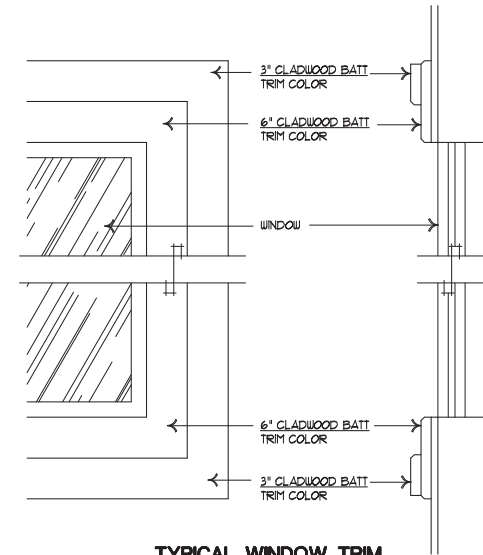

Hybrid Homes KM662K

4 Bedroom, 2 1/2 Bath, Family Room - 2,684 Sq. Ft

**Hybrid Homes KM662K
 Standard Exterior**

OPTION TOWER DORMER

**COLUMN DETAIL
 TRIM COLOR THROUGHOUT**

TYPICAL WINDOW TRIM

SEE COLUMN DETAIL