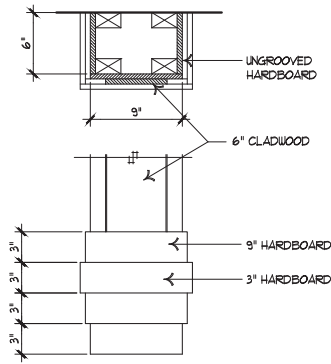

Hybrid Homes KM662K

4 Bedroom, 2 1/2 Bath, Family Room - 2,684 Sq. Ft

**Hybrid Homes KM662K
 Standard Exterior**

OPTION TOWER DORMER

**COLUMN DETAIL
 TRIM COLOR THROUGHOUT**

TYPICAL WINDOW TRIM

SEE COLUMN DETAIL