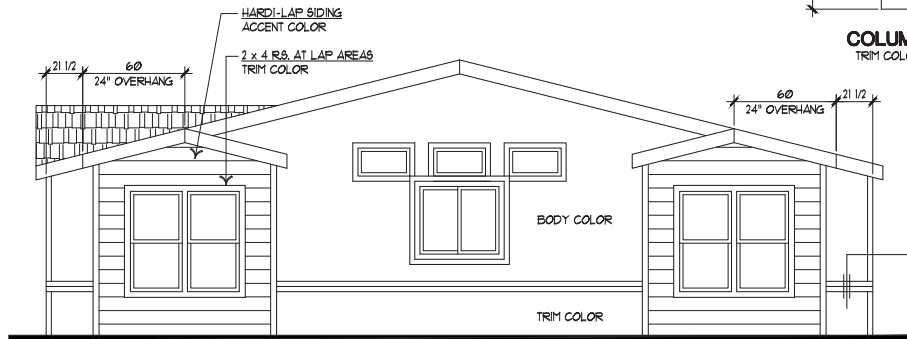

Hybrid Homes KM662K

4 Bedroom, 2 1/2 Bath, Family Room - 2,684 Sq. Ft

**Hybrid Homes KM662K
 Standard Exterior**

OPTION TOWER DORMER

**COLUMN DETAIL
 TRIM COLOR THROUGHOUT**

TYPICAL WINDOW TRIM

SEE COLUMN DETAIL