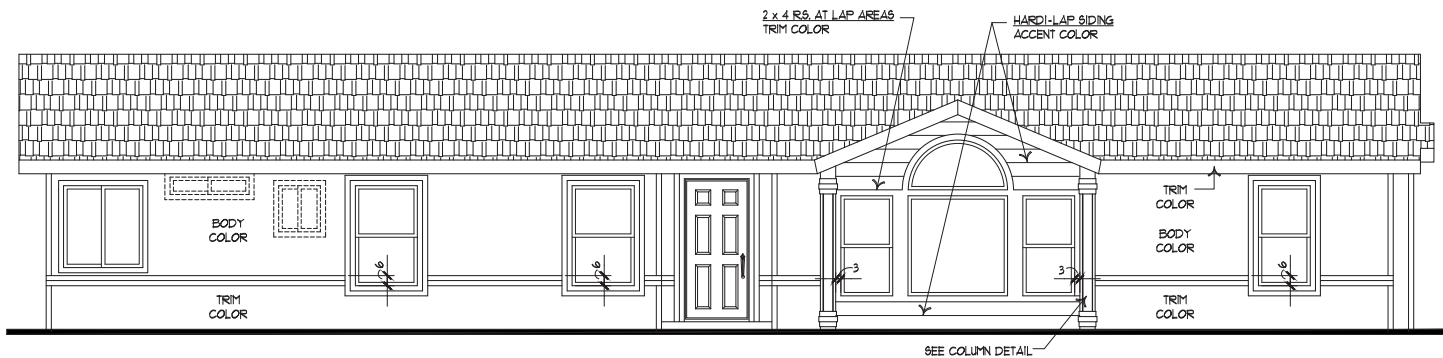

Hybrid Homes KM662K

4 Bedroom, 2 1/2 Bath, Family Room - 2,684 Sq. Ft

**Hybrid Homes KM662K
 Standard Exterior**

OPTION TOWER DORMER

**COLUMN DETAIL
 TRIM COLOR THROUGHOUT**

TYPICAL WINDOW TRIM

SEE COLUMN DETAIL