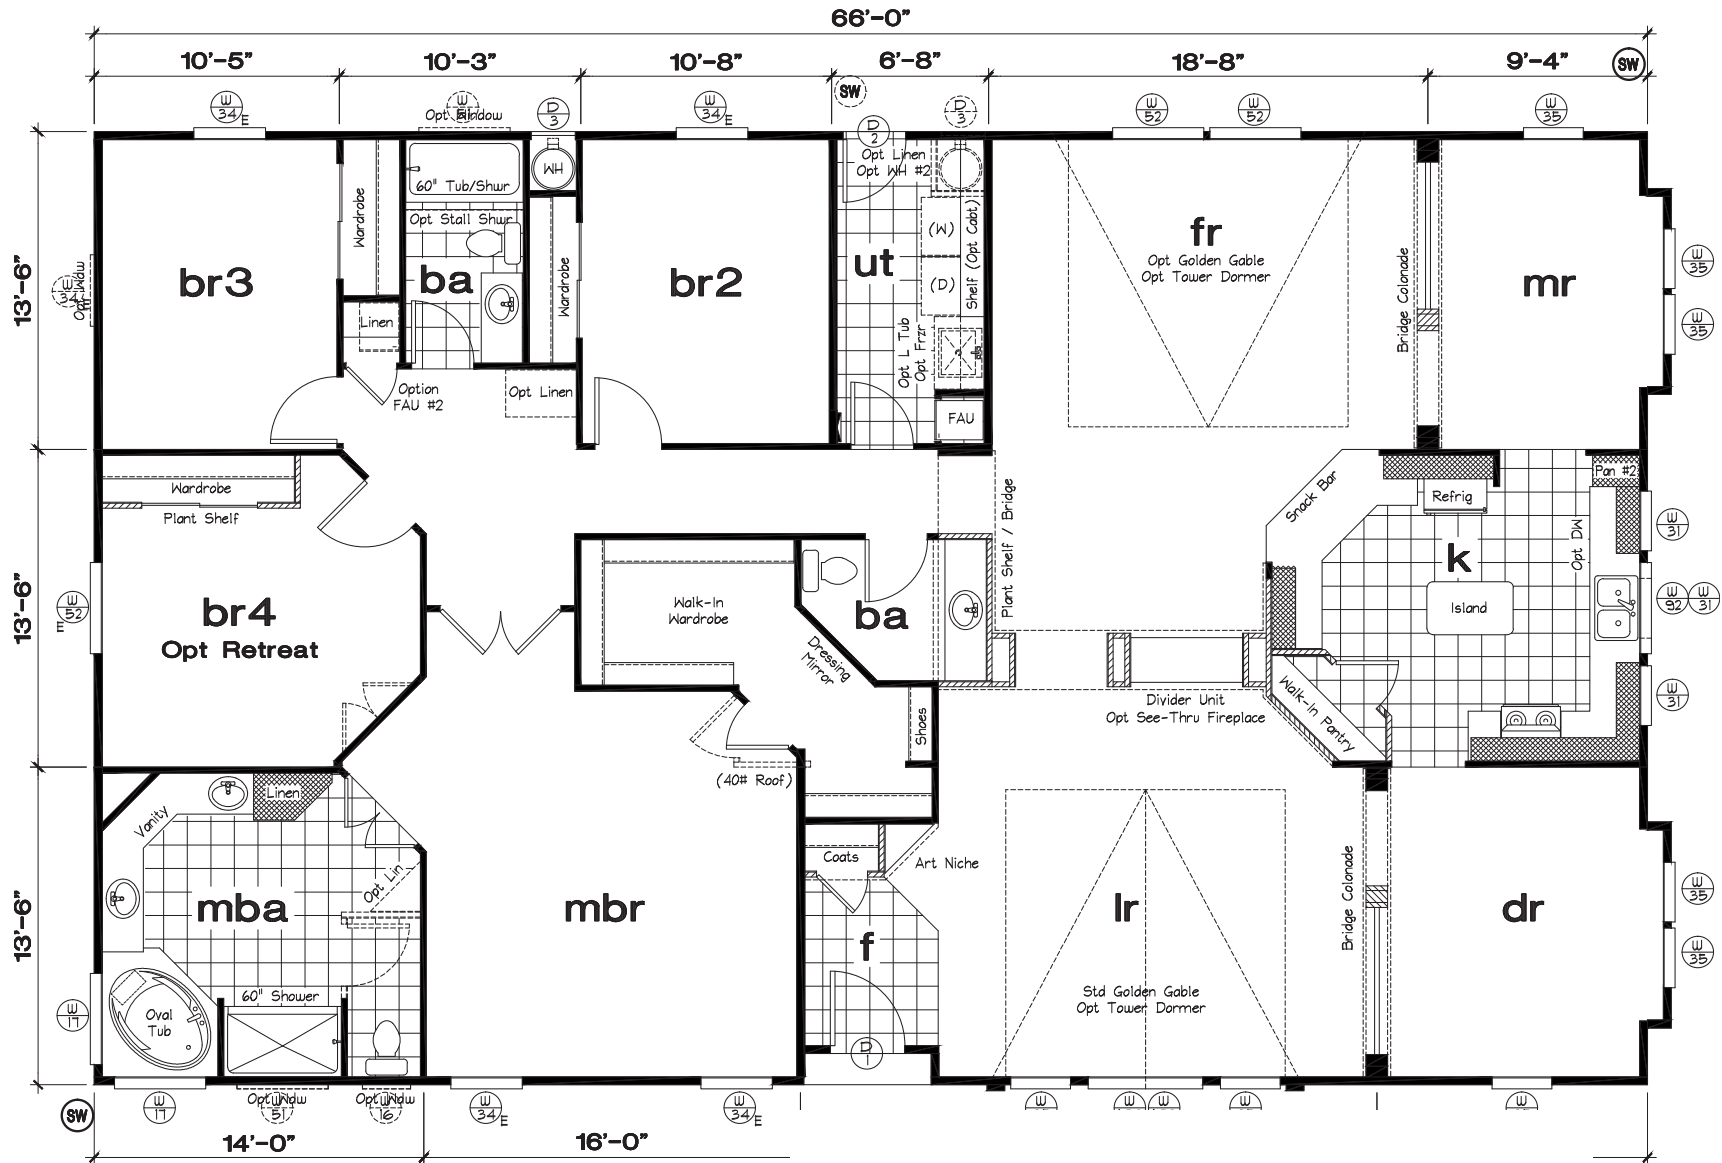

Hybrid Homes KM662K

4 Bedroom, 2 1/2 Bath, Family Room - 2,684 Sq. Ft

**Hybrid Homes KM662K
 Standard Exterior**

OPTION TOWER DORMER

**COLUMN DETAIL
 TRIM COLOR THROUGHOUT**

TYPICAL WINDOW TRIM

SEE COLUMN DETAIL